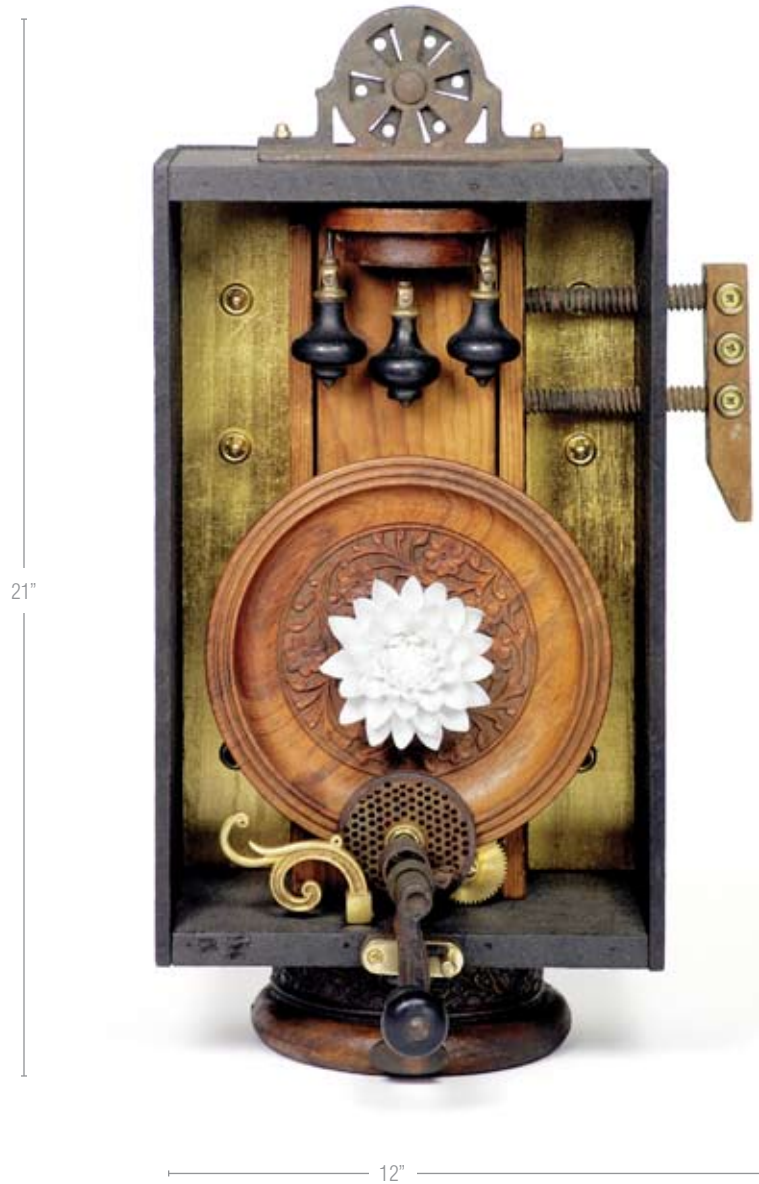

Iron Crescent

- Break Shoes
- Rusted Metal
- Pulley
- Glass Panes
- Draw Pulls
- Misc. Hardware

Industrial Revolution

Sold

- Misc. Clock Parts
- Japanese Net Floats
- Transmission Gear
- Lamp Finial
- Meat Grinder Blade
- Antique Bracket
- Decorative Clock Foot
- Misc. Hardware

Reflections

- Butter Mold
- Clock Pendulum
- Gears
- Peacock Feather
- Food Grater
- Misc. Hardware

Southern Comfort

Sold

- Porcelain Flower
- Gold Leaf
- Drawer Pulls
- Indian Teak Plate
- Window Pulley
- Wooden Clamp
- Crank
- Decorative Metal
- Misc. Brass Hardware
- Wooden Curtain Ring

Chrysalis

- Vine
- Christmas Tree Base
- Glass Fragment
- Wooden Bowl
- Metal Angle Ring

Study in Brown

Sold

- Die
- Door Knob
- Old Rock
- Screen
- Draw Pull
- Misc. Hardware

Three Octaves

Sold

- Bed Post Finial
- Violin Necks
- Wooden Screw Clamp
- Decorative Parts
- Misc. Hardware