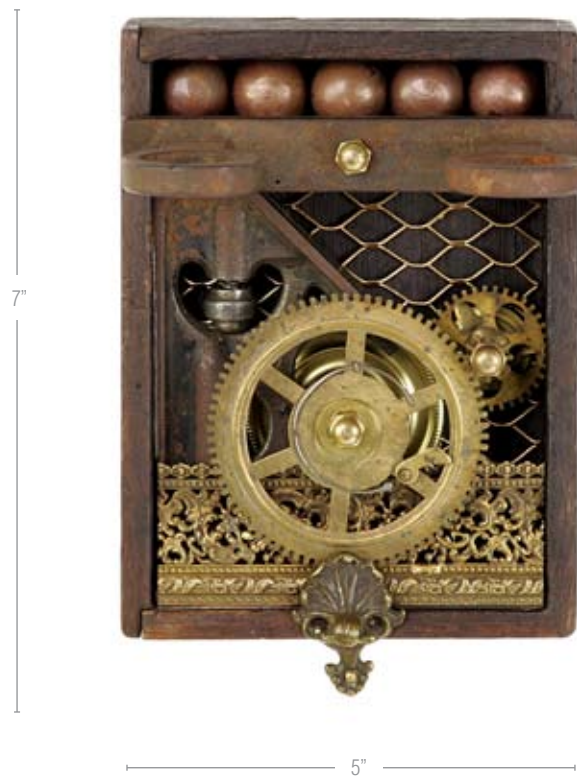

True North

Sold

- Clock Parts
- Quartz Egg
- Plumbing Collar
- Decorative Furniture Parts
- Machine Parts
- Picture Frame

Steel Tanka

Sold

- Antique Drill Gear
- Stair Newel
- Copper Rivets
- Teak Plate
- Antique Turn Screw
- Drawer Pull Surround

Summer

- Bamboo Place Mat
- Hand Cultivator
- Glass Door Knob
- Barn Door Pulley
- Brass Candy Dish
- Misc. Furniture Pieces
- Drawer Pulls
- Brass Candle Stick Parts
- Clock Surround
- Lamp Base

Peggy

- Flywheel
- Glass Washboard
- Broken Heating Grate
- Oiler
- Stair Newel
- Misc. Hardware

Reliquary II

- Clock Base
- Brass Nails
- Cigarette Stand Handle
- Feather
- Glass Display Dome
- Napkin Ring
- Furniture Carving
- Metal Grill
- Misc. Hardware

Number 5

- Five Brass Finials
- Misc. Clock Parts
- Angle Square
- Mesh
- Decorative Brass Frame Part
- Furniture Ornament
- Misc. Hardware