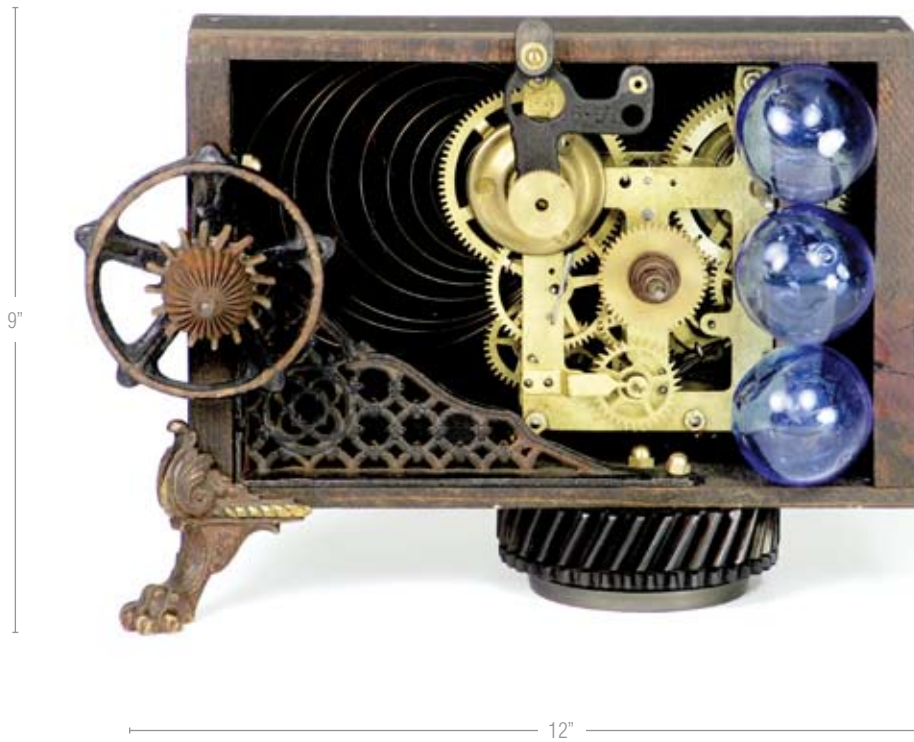

Iron Crescent

- Break Shoes
- Rusted Metal
- Pulley
- Glass Panes
- Draw Pulls
- Misc. Hardware

Industrial Revolution

Sold

- Misc. Clock Parts
- Japanese Net Floats
- Transmission Gear
- Lamp Finial
- Meat Grinder Blade
- Antique Bracket
- Decorative Clock Foot
- Misc. Hardware