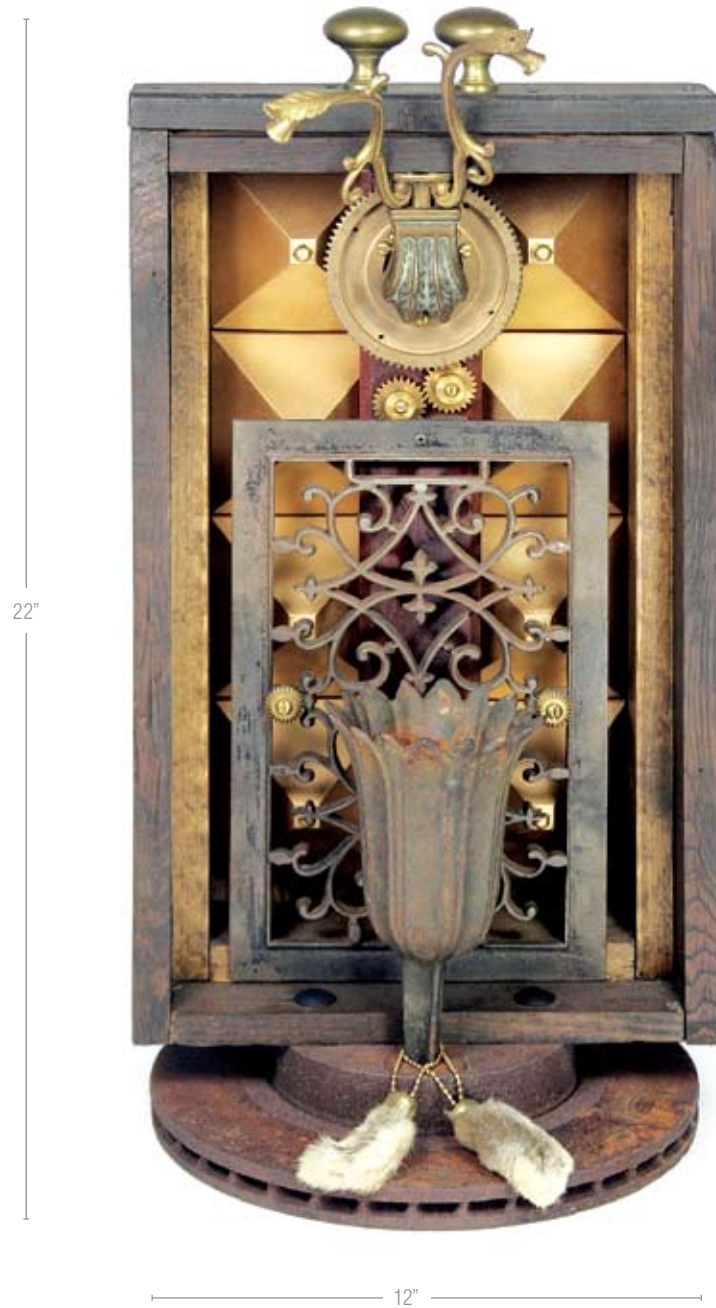

Good Night & Good Luck

- Floor Grate
- Knobs
- Funeral Urn
- Gears
- Fence Post Caps
- Rabbit Feet
- Disc Brake
- Misc. Hardware